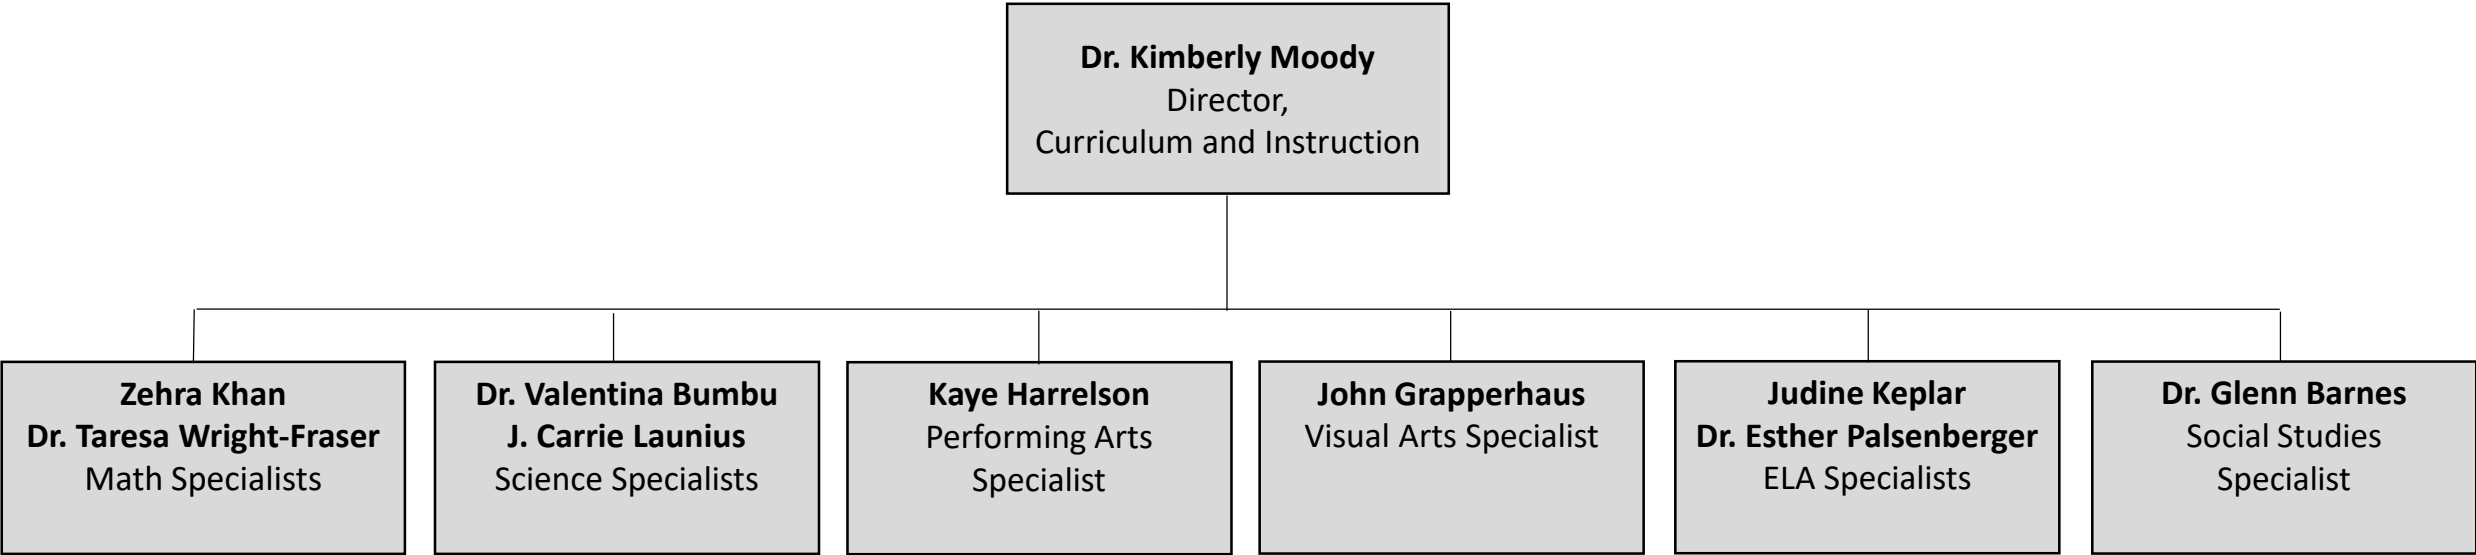

Dr. Derrick Mitchell
(Network 6)
Schools

1. Beaumont
2. Central VPA
3. CSMB
4. Gateway STEM
5. Griscom
6. ICA @ Blewett
7. McKinley
8. Metro
9. Miller
10. Soldan

Admin Support
(1)

Teron Sharp
Interim Director of Athletics

Heather Creger
Supervisor of Athletics

CURRICULUM and INSTRUCTION

COLLEGE & CAREER READINESS