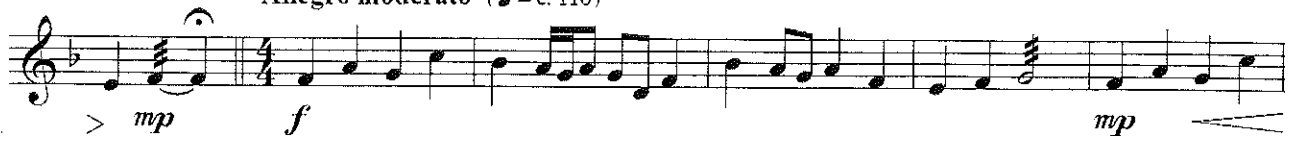

PERCUSSION

J. Pappas

3. Overture – Mallets

Slowly ♩ = 88

Allegro moderato (♩ = c. 116)

rall.

4. Concert Ab Major Scale

5. Concert Eb Major Scale